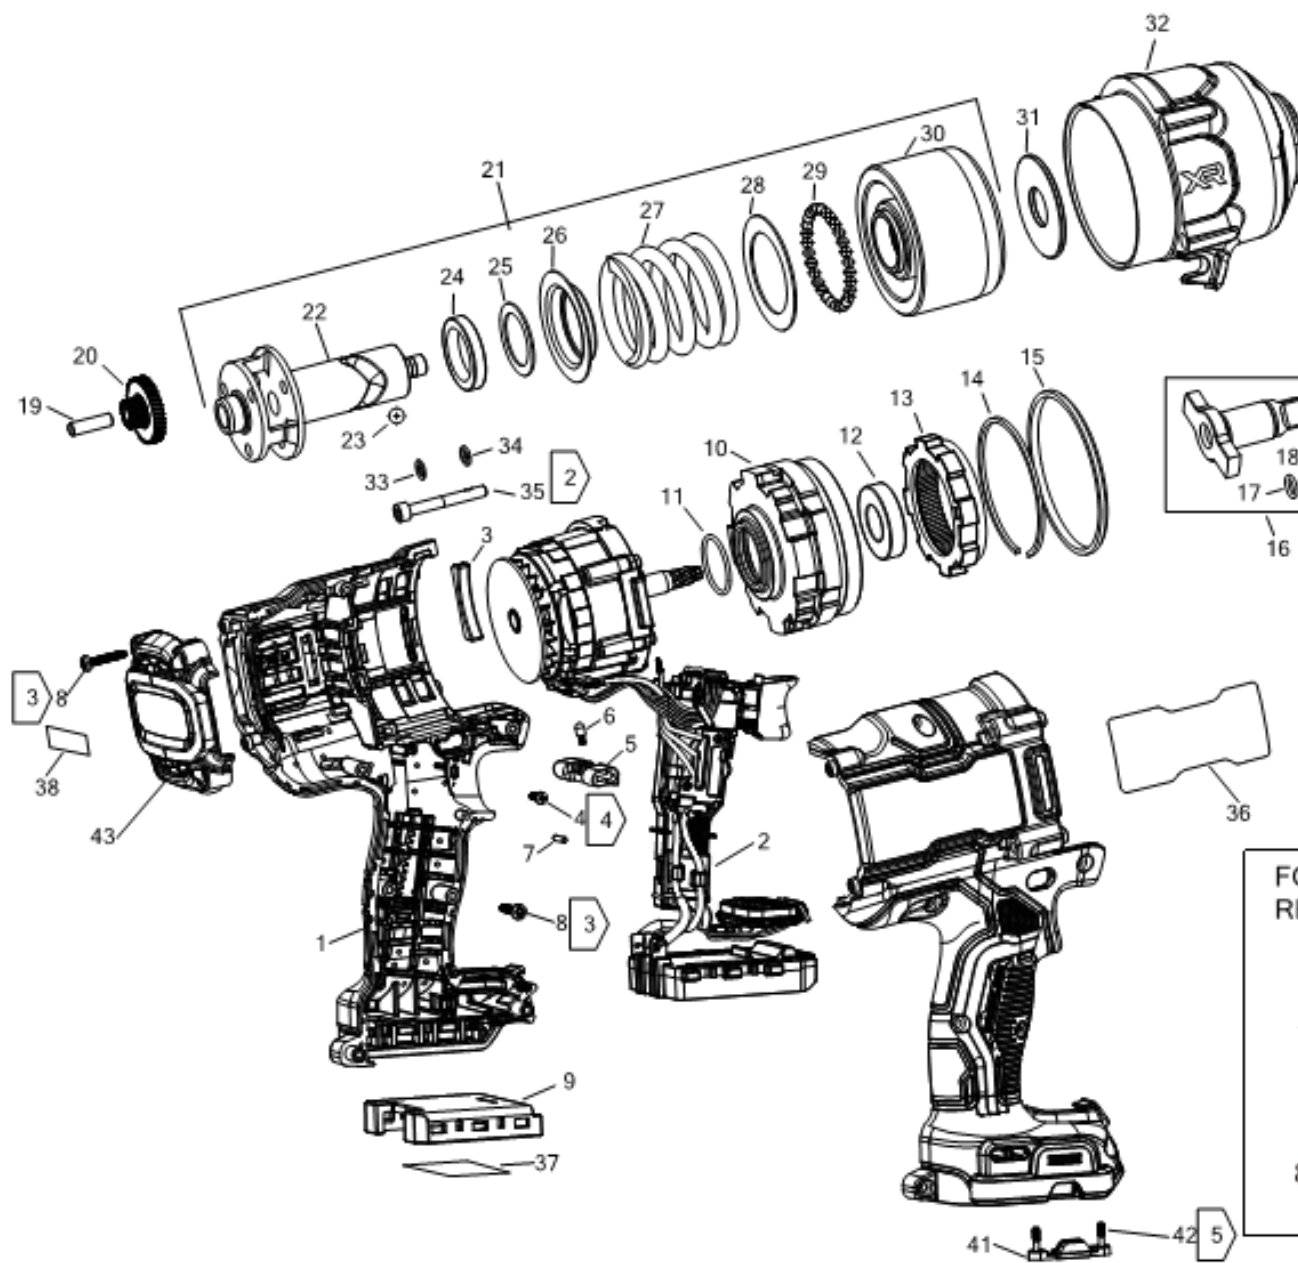

# DCF961N CORDLESS IMPACT WRENCH 1

## NOTES:

- 2. TORQUE TO BE  $4.5 \pm 0.3$  NM
- 3. TORQUE TO BE  $1.7 \pm 0.2$  NM
- 4. TORQUE TO BE  $0.9 \pm 0.2$  NM
- 5. TIGHTEN SCREWS TO  $0.5$  NM  $\pm 0.1$  NM.

FOR REFERENCE  
REFER TO PARTS LIST

## Parts List DCF961N CORDLESS IMPACT WRENCH 1

Item	Part Number	Qty	Part Description	General Description	Other Info	Repair Inst	Markets
1	NA233933	1	HOUSING SA			No	XJ
2	NA325986	1	MOTOR & SWITCH SA			No	XJ
3	N864724	4	MOUNT			No	XJ
4	N042665	1	SCREW			No	XJ
5	N865539	1	ACTUATOR FWD/REV			No	XJ
6	N403227	1	DETENT			No	XJ
7	N071836	1	ROLL PIN			No	XJ
8	330019-04	11	SCREW			No	XJ
9	NA169892	1	ISOLATOR			No	XJ
10	N846042	1	GEARCASE			No	XJ
11	N411414	1	O RING			No	XJ
12	N158641	1	BEARING			No	XJ
13	N846040	1	INTERGEAR	RING GEAR		No	XJ
14	N888542	1	RING	RETAINING RING		No	XJ
15	N846523	1	RUBBER SEAL			No	XJ
16	NA325987	1	ANVIL ASSEMBLY			No	XJ
17	050056-00	1	O RING			No	XJ
18	086947-00	1	CIRCLIP			No	XJ
19	N756784	3	PIN			No	XJ
20	NA031992	3	GEAR			No	XJ
21	NA325989	1	TRANSMISSION SA	SA MECHANISM		No	XJ
22	NA201540	1	CARRIER			No	XJ
23	NA091720	2	BALL STEEL			No	XJ
24	N745990	1	BUMPER			No	XJ
25	N745989	1	WASHER			No	XJ
26	N745984	1	WASHER	CENTERING WASHER		No	XJ
27	N745982	1	SPRING			No	XJ
28	N745996	1	WASHER THRUST			No	XJ
29	000475-00	30	BALL STEEL			No	XJ
30	NA100963	1	IMPACTOR			No	XJ
31	N735836	1	WASHER			No	XJ
32	NA325990	1	NOSE SA			No	XJ

## Parts List DCF961N CORDLESS IMPACT WRENCH 1

Item	Part Number	Qty	Part Description	General Description	Other Info	Repair Inst	Markets
33	90607886	4	WASHER	NOSECONE FLAT WASHER		No	XJ
34	N783664	4	WASHER	NOSECONE SPLIT LOCK		No	XJ
35	NA407885	4	SCREW			No	XJ
36	NA247944	1	RATING LABEL			No	XJ
37	NA352845	1	LABEL	Foot LABEL		No	XJ
38	NA352854	1	LABEL	BRUSHLESS LABEL		No	XJ
41	N787996	1	INSERT			No	XJ
42	N831593	2	SCREW			No	XJ
43	N893052	1	END CAP			No	XJ
800	284778-00	1	GREASE	MOLYKOTE G68		No	XJ